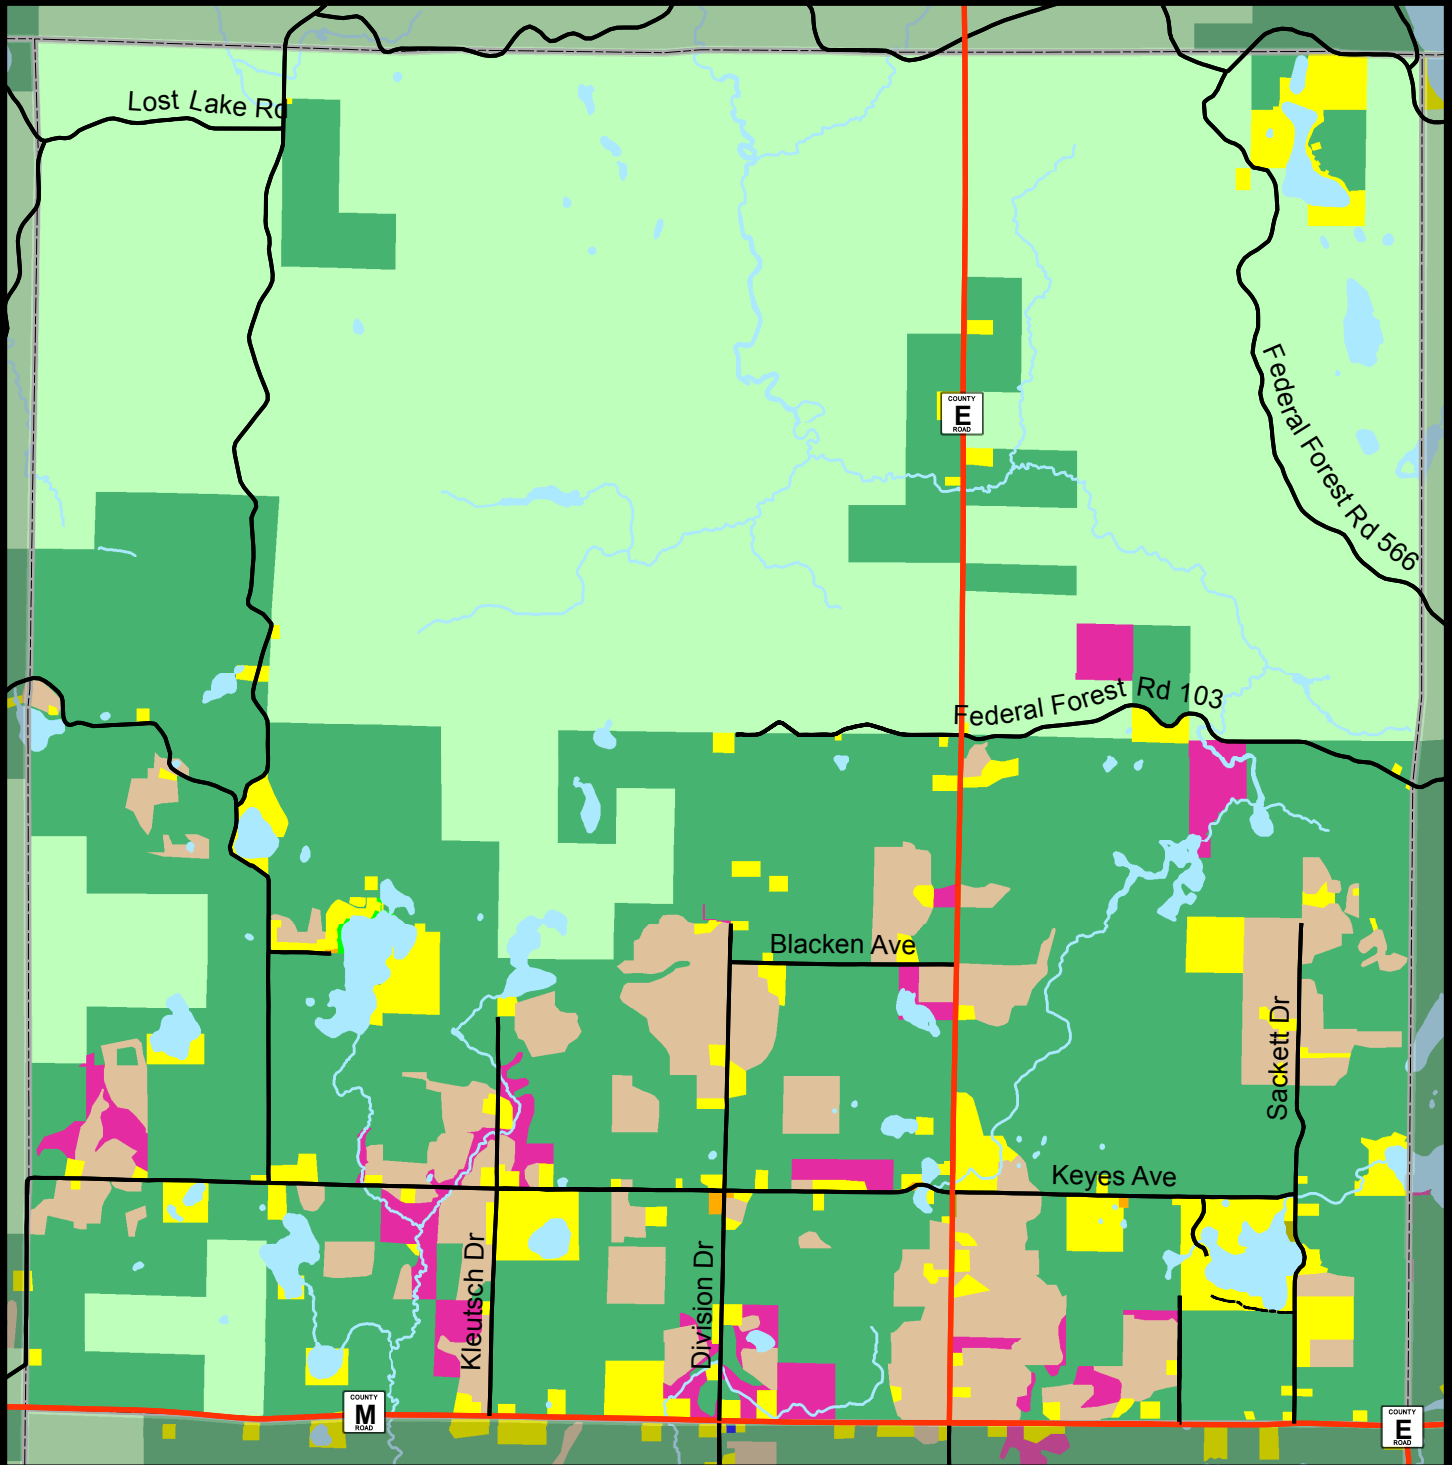

Final Draft

Existing Land Use, Town of Molitor

Map 8.17

- | | | | | |
|-------------------------|---------|--------------------------|------------|-------|
| Agricultural | County | Government/Institutional | State | Water |
| Commercial | Federal | Manufacturing | Town | |
| Communication/Utilities | Forest | Residential | Open Space | |

NWRPC, 10/2007