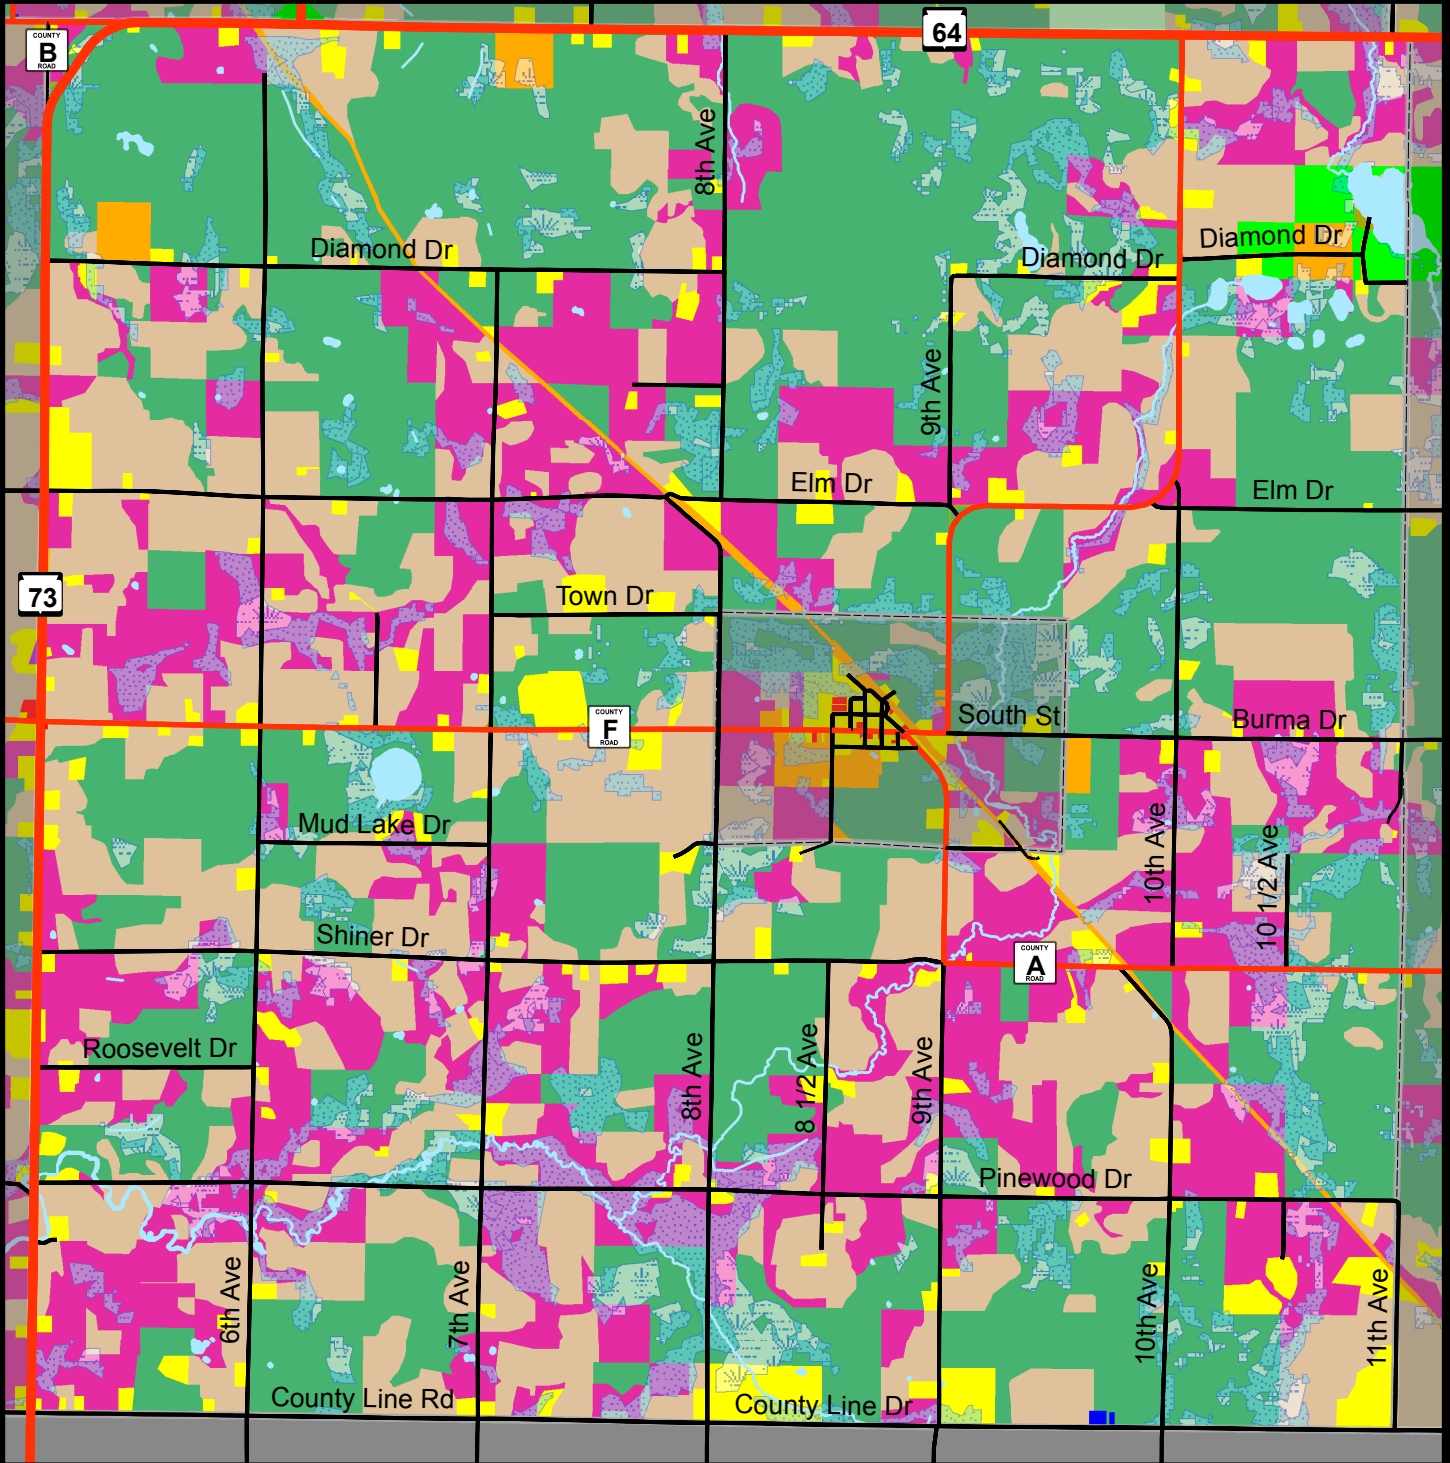

Final Draft

Map 8.42

Future Land Use, Town of Roosevelt

Wetlands

- Forested
- Wetland

Future Land Use

- Agricultural
- Commercial
- Communication/Utilities
- County
- Federal
- Forest

- Conservation
- County
- Federal
- Forest

- Government/Institutional
- Manufacturing
- Open Space
- Residential

- State
- Town
- Urban Residential
- Water

NWRPC, 4/2007