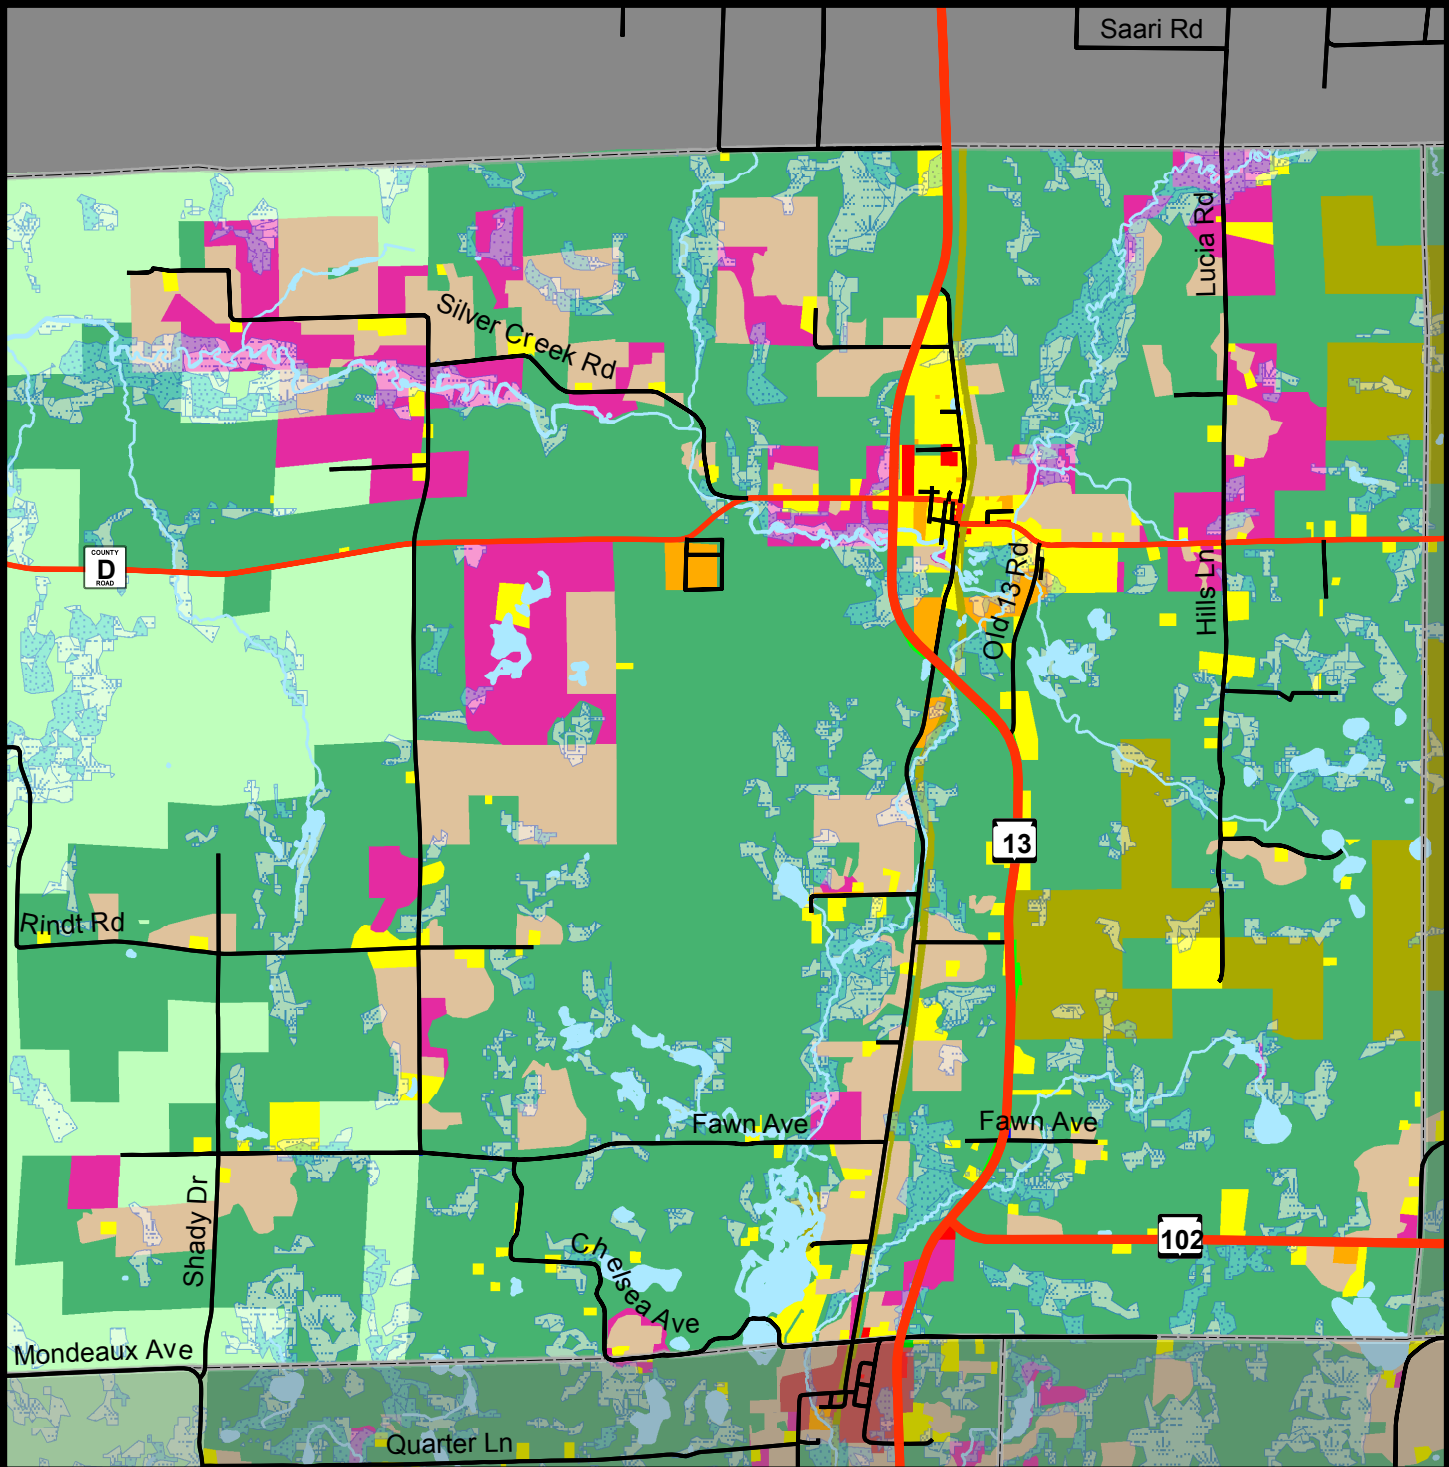

Map 8.44c Final Draft

Future Land Use, T. of Westboro (East)

Wetlands		Future Land Use	
	Forested		Conservation
	Wetland		Government/Institutional
	Agricultural		Manufacturing
	Commercial		Open Space
	Communication/Utilities		Residential
	Federal		Forest
	State		Town
	Water		Urban Residential