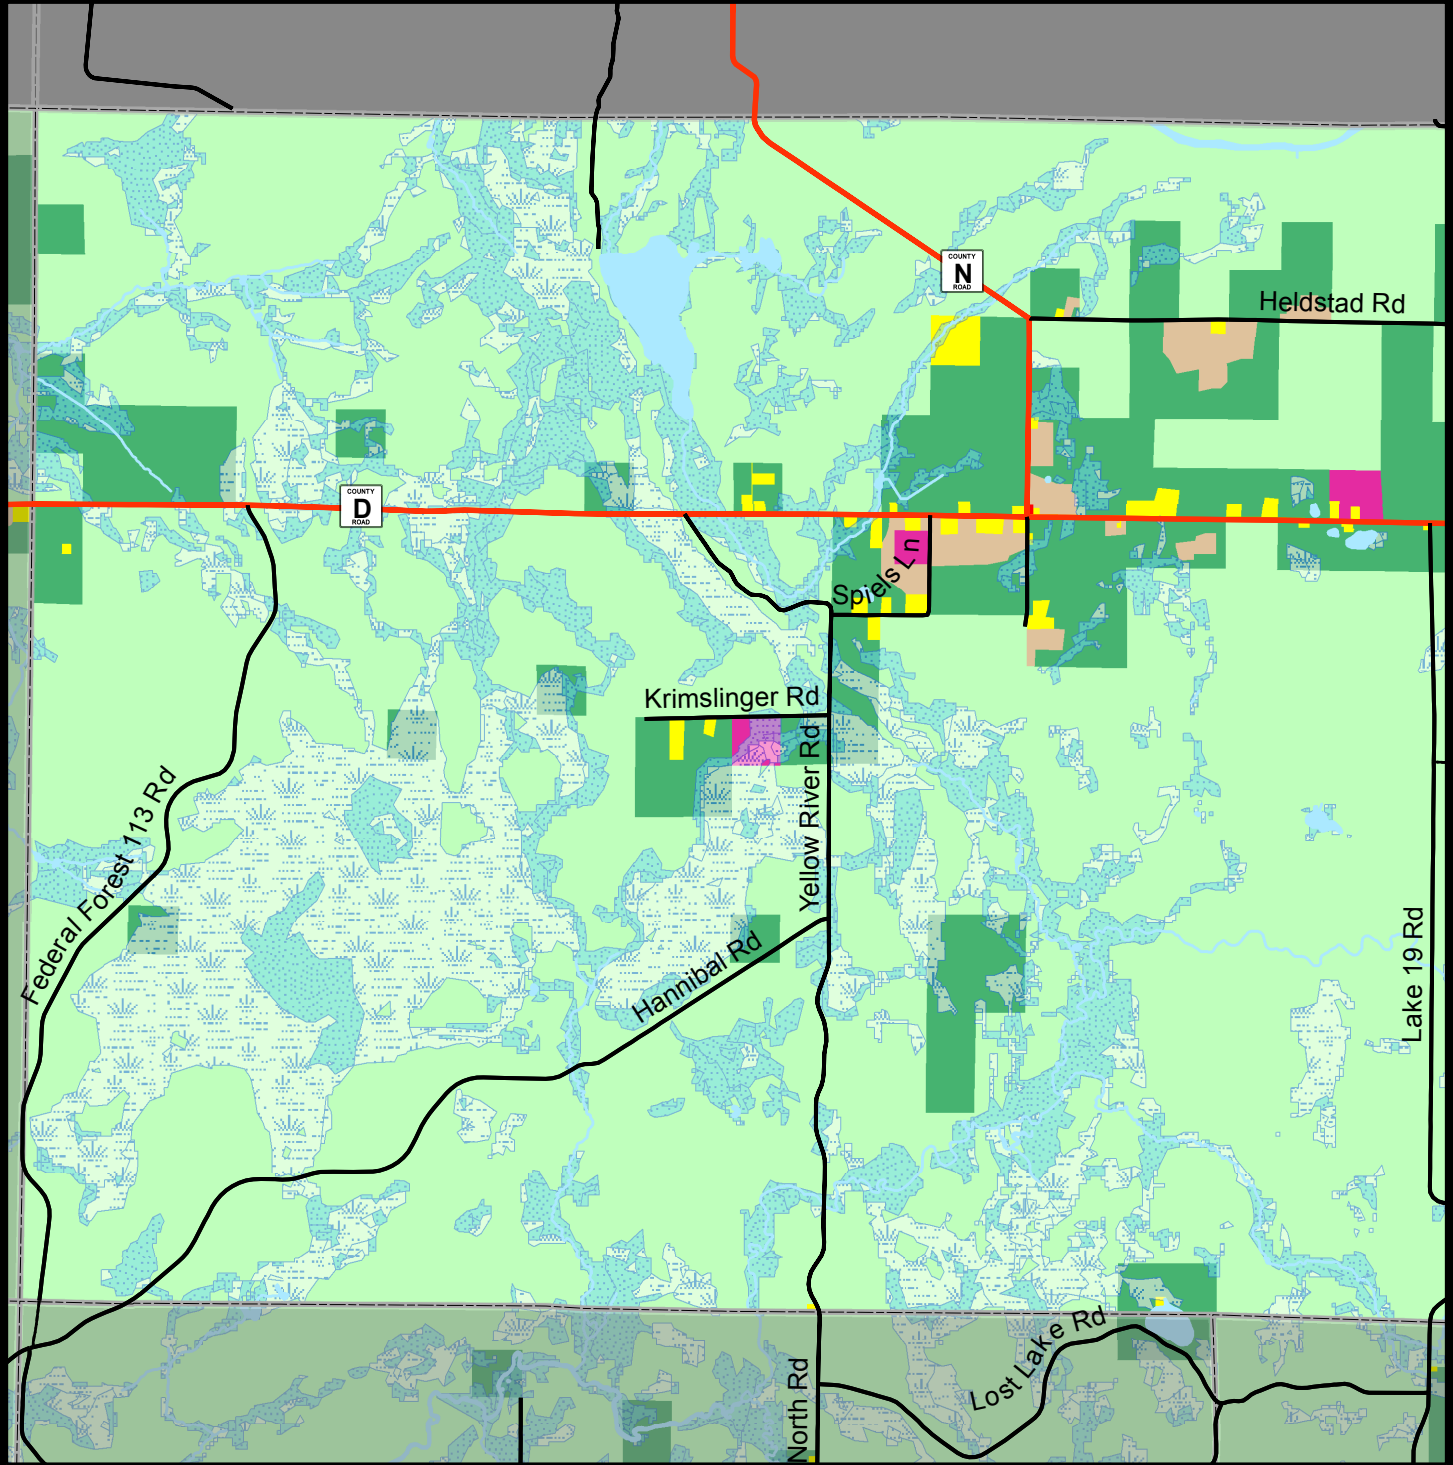

Map 8.44a **Final Draft**

Future Land Use, Town of Westboro (West)

Wetlands		Future Land Use		Conservation		Government/Institutional		State	
	Forested		Agricultural		County		Government/Institutional		State
	Wetland		Commercial		Federal		Manufacturing		Town
			Communication/Utilities		Forest		Residential		Urban Residential
									Water