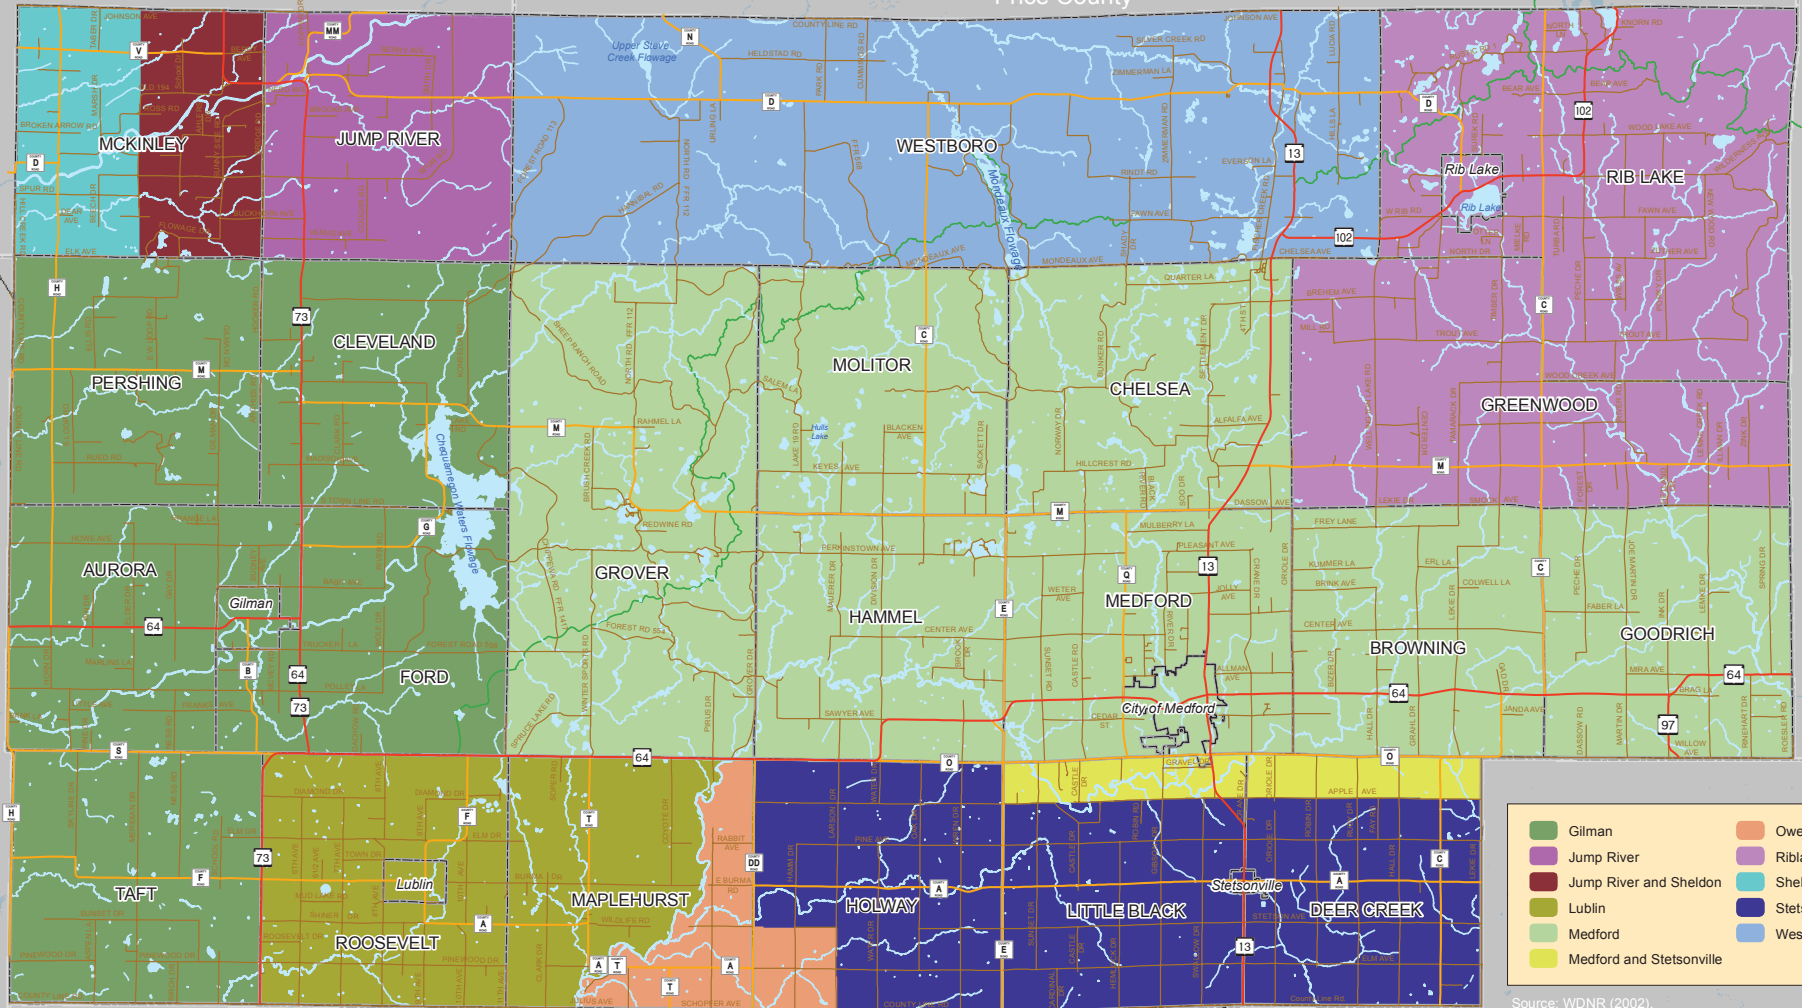

Map 4.4

Fire Districts, Taylor County

Rusk County

Price County

Lincoln County

Chippewa County

■ Gilman	■ Owen
■ Jump River	■ Riblake
■ Jump River and Sheldon	■ Sheldon
■ Lublin	■ Stetsonville
■ Medford	■ Westboro
■ Medford and Stetsonville	

Source: WDNR (2002), Taylor County

Clark County

Marathon County